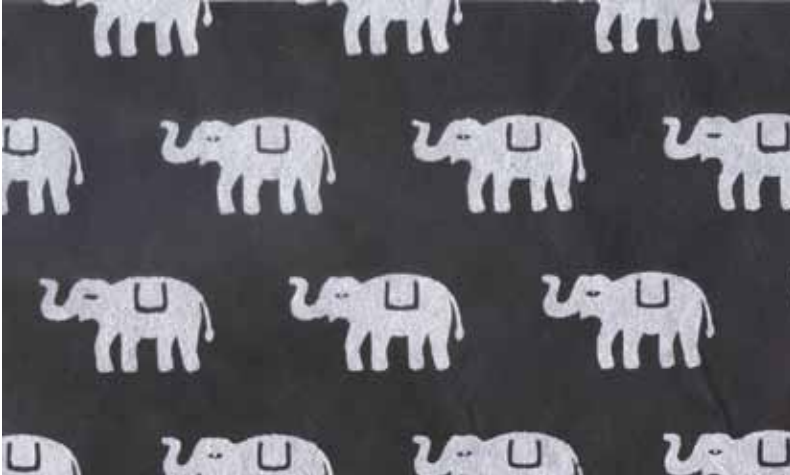

LOKTA SILKSCREEN AND WOODBLOCK PATTERNS

Paper Connection stocks 30 patterns printed on Lokta: animals, hearts, flowers, insects, etc. The Lokta woodblocks are hand-printed in bold colors on natural Lokta paper. The silkscreens are printed on brightly colored base sheets, often using metallic inks. These papers have the strength and lasting properties of our solids, but with playful prints that make them a favorite of many of our customers. Tigers, elephants and fish are fun for scrapbooking and to wrap a present, while the florals make elegant invitations and embellishments for handmade gifts.

NP-FgG Frog on Grey

NP-FgR Frog on Rose

NP-FgL Frog on Lime

NP-MER Mini Gold Elephants on Red

NP-MSEB Mini Silver Elephants on Black

NP-MFishF Mini Gold Fish on Fuchsia

NP-MSEV Mini Silver Elephants on Violet