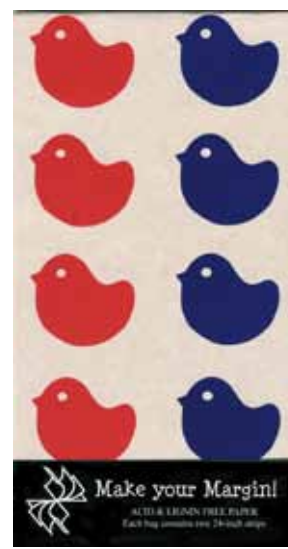

LARGE-FORMAT, MODERN SILKSCREEN PATTERNS

These large, modern designs with stylized kanji (Japanese letters) and animals are wonderful for covering boxes, books or just frame them as they are.

This series is limited.

Sheet size is 25 x37 inches.

The most recent addition is Fido with Bone; how can you resist this puppy? Fido and Doves now available in our Make your Margin!; eco-conscious craft packs for scrapbooking, collage and cardmaking. Each package contains two 24-inch strips, as shown below.