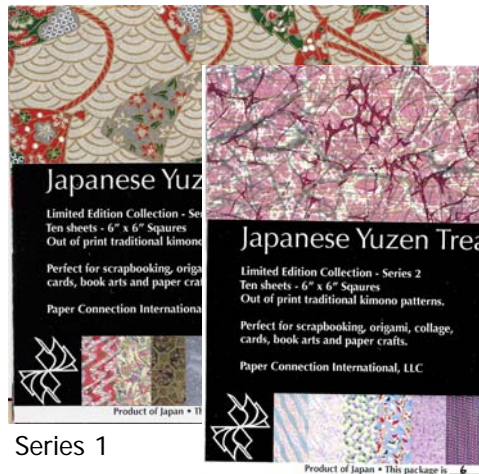

Japanese Yuzen Treasures

Paper Connection International has made fabulous high quality Yuzen (traditional out-of-print Kimono patterns) available in limited edition packs of ten 6" x 6" sheets. This limited edition (240 pkgs. in each series) offering is perfect for the paper enthusiast who would like to sample various Yuzen patterns at a fraction of the cost.

NEW PRODUCTS from PCI

Series 1

Series 2

Series 3

Perfect for origami, cards, scrapbooking, collage, book arts and other paper crafts.

Pick a Pack! Pick a Pack of beautiful handmade papers. 25 assorted sheets per package in sizes 4 x 6 in., or 5 x 7 in.