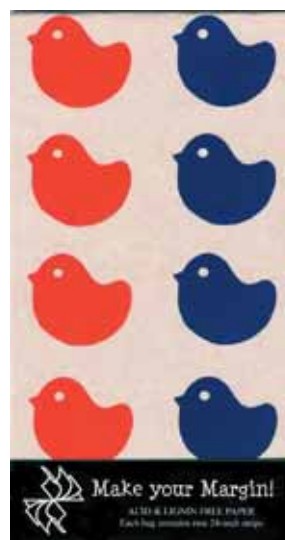

# LARGE-FORMAT, MODERN SILKSCREEN PATTERNS

These large, modern designs with stylized kanji (Japanese letters) and animals are wonderful for covering boxes, books or just frame them as they are.

Sheet size is 25 x37 inches.

The most recent addition is Fido with Bone; how can you resist this puppy? Fido, Doves and Bunnies now available in our new Make your Margin!; eco-conscious craft packs for scrapbooking, collage and cardmaking. Each package contains two 24-inch strips, as shown below.